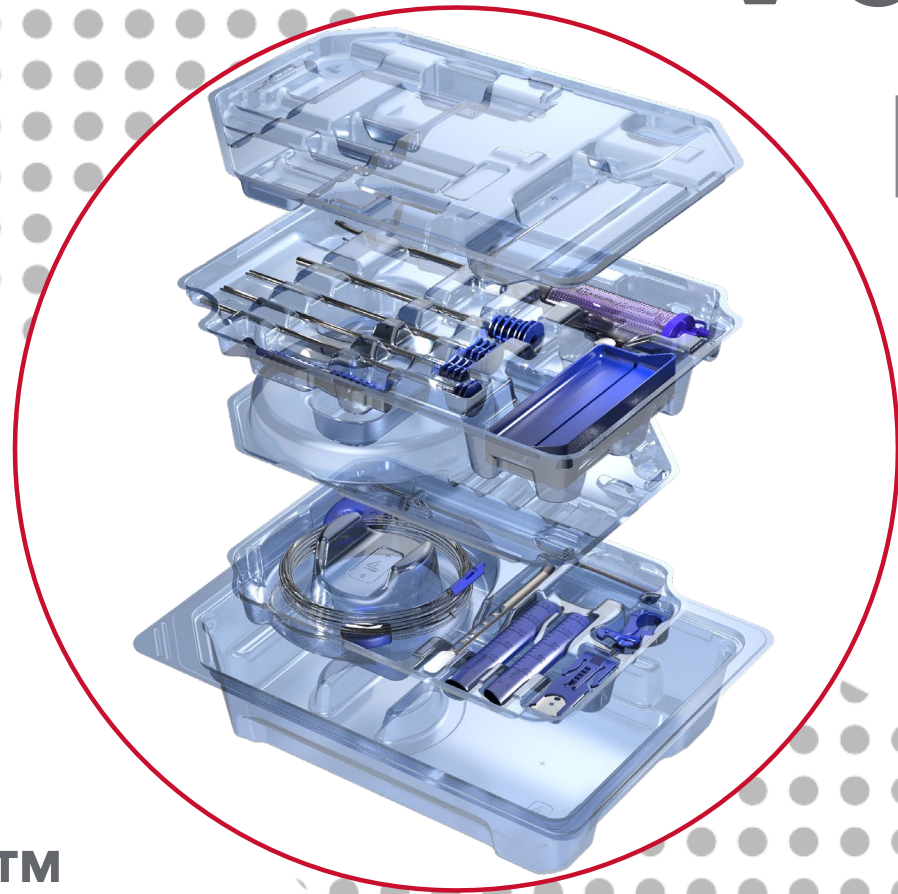

Introducing....

VueLIF-T™ Procedure

A procedural solution for a MIS TLIF integrated with a visualization camera

TELIGEN™
System Tower

VueLIF-T™ Reusable
Instruments

VueLIF-T™ Procedure

VueLIF-T™
Procedure Kit

TELIGEN VUE™
Camera

TELIGEN™ SYSTEM

See more,
Achieve more