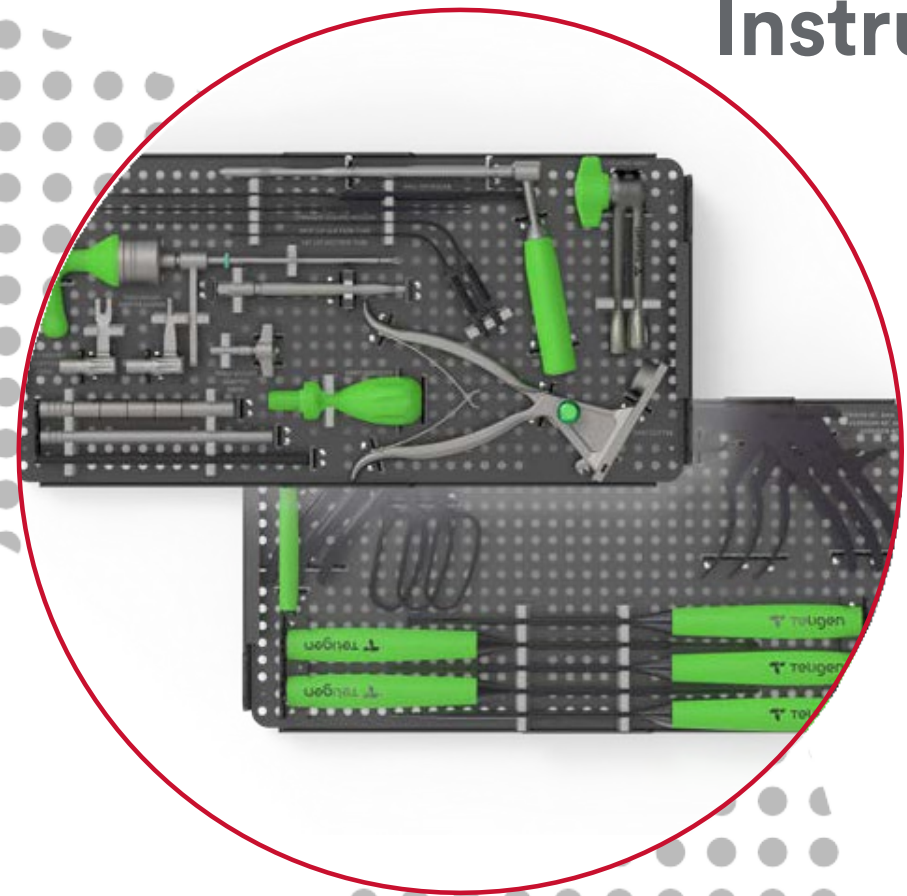

Introducing....

VueLIF-T™ Procedure

A procedural solution for a MIS TLIF integrated with a visualization camera

TELIGEN™
System Tower

VueLIF-T™ Reusable
Instruments

VueLIF-T™ Procedure

VueLIF-T™
Procedure Kit

TELIGEN VUE™
Camera

TELIGEN™ SYSTEM

See more,
Achieve more